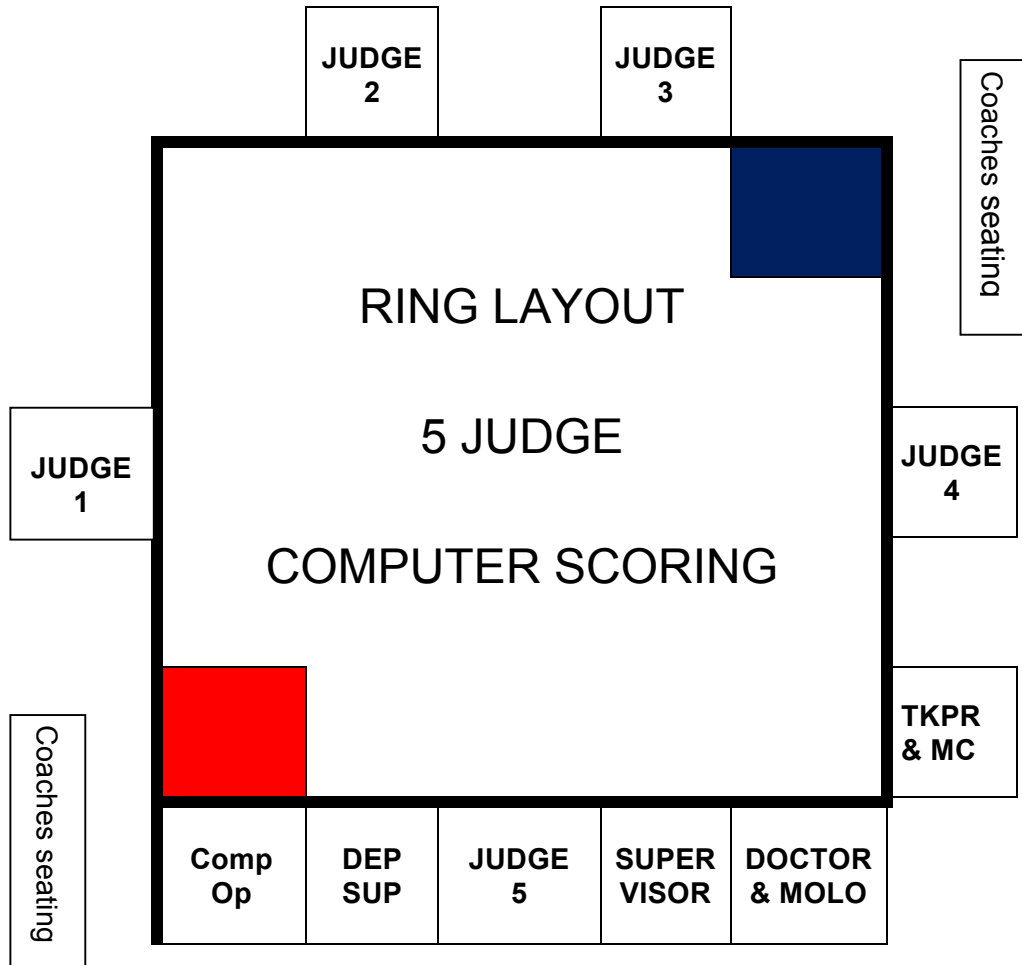

## COMPUTER SCORING RING LAYOUT

Audience Seating may not be closer than 3 metres from the edge of the ring platform to the front row.

### 3 JUDGE MANUAL SCORING RING LAYOUT

Audience Seating may not be closer than 3 metres from the edge of the ring platform to the front row.

## MANUAL SCORING RING LAYOUT

Audience Seating may not be closer than 3 metres from the edge of the ring platform to the front row.