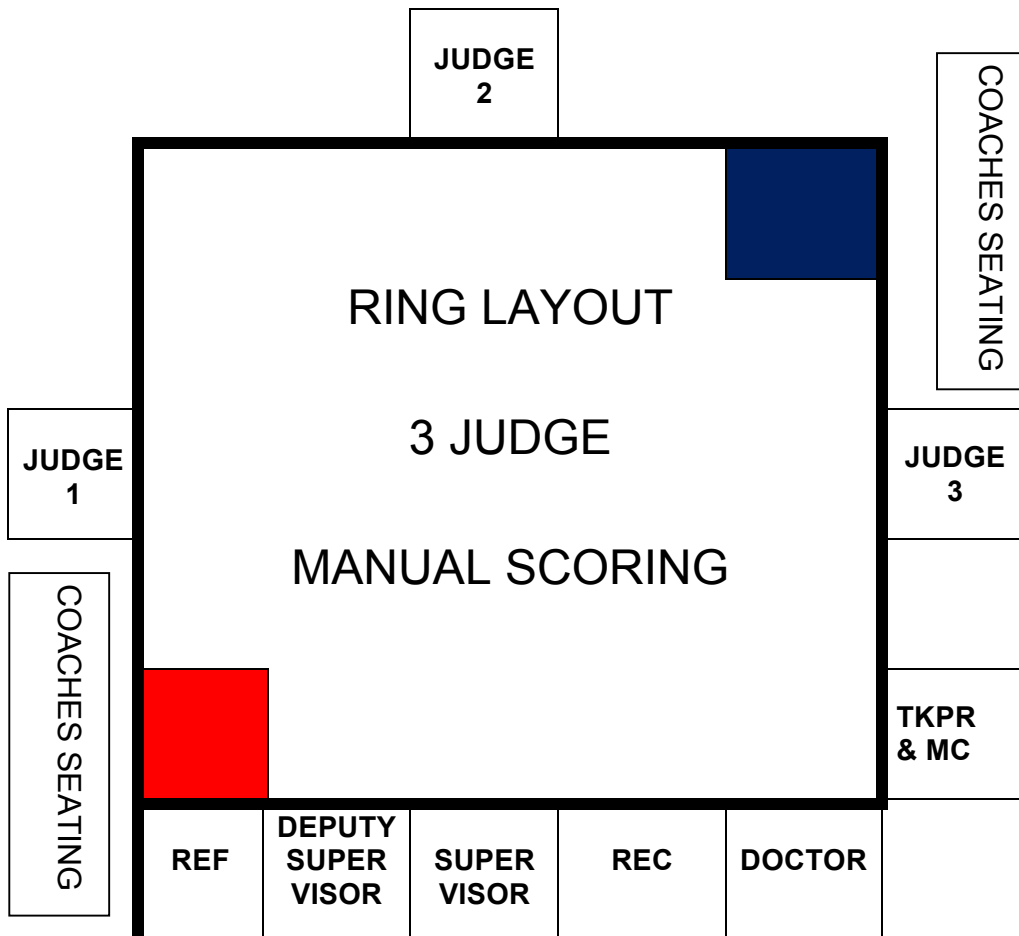

## COMPUTER SCORING RING LAYOUT

Audience Seating may not be closer than 3 metres from the edge of the ring platform to the front row.

### 3 JUDGE MANUAL SCORING RING LAYOUT

Audience Seating may not be closer than 3 metres from the edge of the ring platform to the front row.

## MANUAL SCORING RING LAYOUT

Audience Seating may not be closer than 3 metres from the edge of the ring platform to the front row.