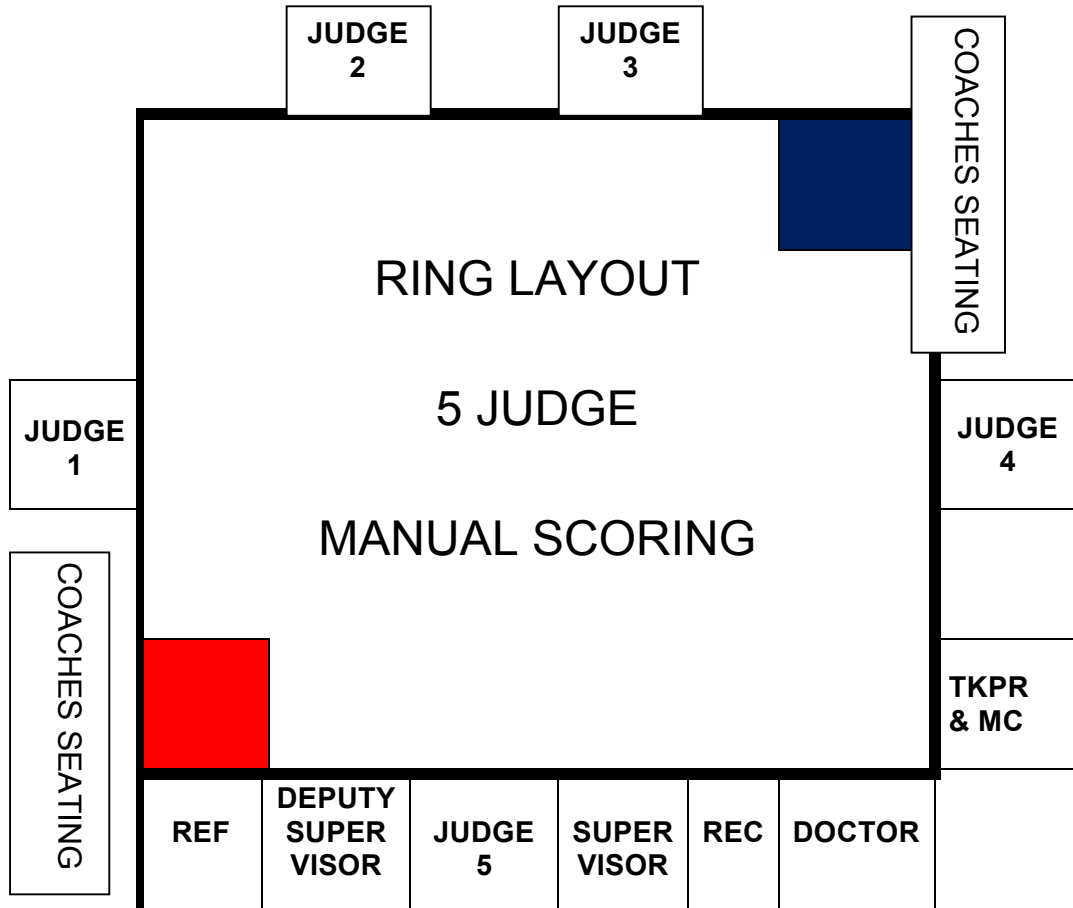

## COMPUTER SCORING RING LAYOUT

Audience Seating may not be closer than 3 metres from the edge of the ring platform to the front row.

### 3 JUDGE MANUAL SCORING RING LAYOUT

Audience Seating may not be closer than 3 metres from the edge of the ring platform to the front row.

## MANUAL SCORING RING LAYOUT

Audience Seating may not be closer than 3 metres from the edge of the ring platform to the front row.